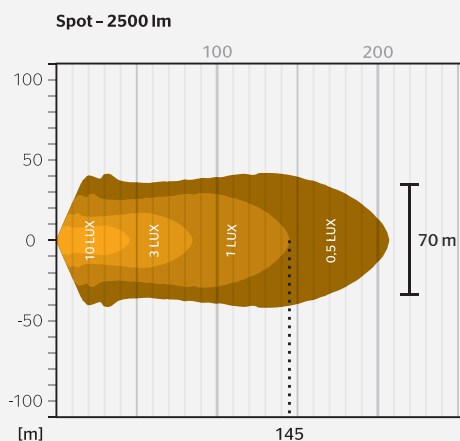

Photometric data

Luminous flux	2500 lm
Colour temperature	5700 K ± 500 K 5700 K ± 500 K

LED module information

Number of LEDs per module	6
---------------------------	---

Dimensions & Weight

Product weight	653 g
Depth	68,4 mm
Width	117.1 mm
Height	113.42 mm

Environmental conditions

Ambient temperature	-40 °C to +90 °C
---------------------	------------------

Lifetime

Service life Tc L70B50	5000 h
------------------------	--------

Certificates & Standards

Standards complied:	ECE R10, Limits of CISPR25 Class 5 FCC part 15b
Other legal requirements:	RoHS, REACH
Type of protection:	IP6K8: Immersion waterproof, IP6K9K: Cleaning with high pressure water

Light distribution

Dimensions